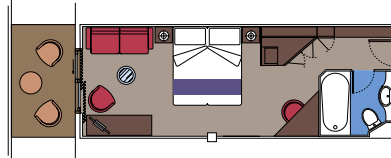

MINI CLUB

LE PISCINE

CABIN TYPES

SUITE

28 Suites

Suites (≈ 23 m²) with balcony (≈ 5 m²).
Double bed can be converted into two single beds.

This kind of accommodation is only available with Aurea Experience.

This kind of accommodation is available with Bella, Fantastica and Aurea Experiences.

339 Ocean View

337 Cabins with porthole (from ≈ 12 to ≈ 22 m²).
Double bed can be converted into two single beds.
This kind of accommodation is only available with Fantastica Experience.