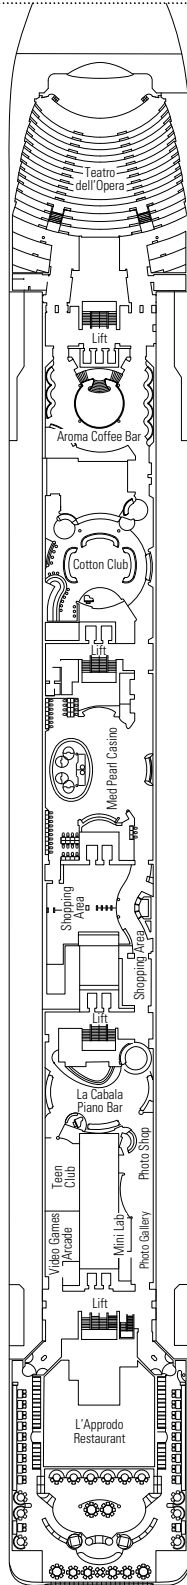

DECK 6
OTELLO