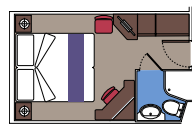

This kind of accommodation is available with Bella, Fantastica and Aurea Experiences.

339 Ocean View

337 Cabins with porthole (from ≈ 12 to ≈ 22 m²).
Double bed can be converted into two single beds.
This kind of accommodation is only available with Fantastica Experience.

2 Cabins (9003 and 9006) consisting in a bedroom area and a living area with up to 4 beds (≈ 22 m²).
This kind of accommodation is only available with Aurea Experience.

64 Outside with Partial view

Cabins with porthole (from 11,5 to 13,5 m²).
Double bed can be converted into two single beds.

This kind of accommodation is only available with Bella Experience.

440 Interior

434 Interior cabins (from 12 to 13 m²)
Double bed can be converted into two single beds.
This kind of accommodation is available with Bella and Fantastica Experiences.