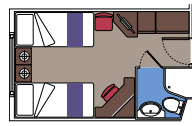

MINI CLUB

LE PISCINE

CABIN TYPES

SUITE

28 Suites

Suites (≈ 23 m²) with balcony (≈ 5 m²).
Double bed can be converted into two single beds.

This kind of accommodation is only available with Aurea Experience.

This kind of accommodation is available with Bella, Fantastica and Aurea Experiences.

339 Ocean View

337 Cabins with porthole (from ≈ 12 to ≈ 22 m²).
Double bed can be converted into two single beds.
This kind of accommodation is only available with Fantastica Experience.

2 Cabins (9003 and 9006) consisting in a bedroom area and a living area with up to 4 beds (≈ 22 m²).
This kind of accommodation is only available with Aurea Experience.

64 Outside with Partial view

Cabins with porthole (from 11,5 to 13,5 m²).
Double bed can be converted into two single beds.