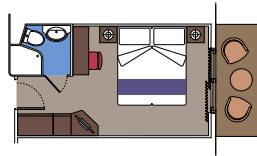

204 Balcony

Cabins (≈ 13 m²) with balcony (≈ 3 m²).
Double bed can be converted into two single beds.

Including 74 Family Cabins consisting in two connecting cabins that can accommodate up to 5 people.
Only available with Fantastica Experience.

This kind of accommodation is available with Bella, Fantastica and Aurea Experiences.