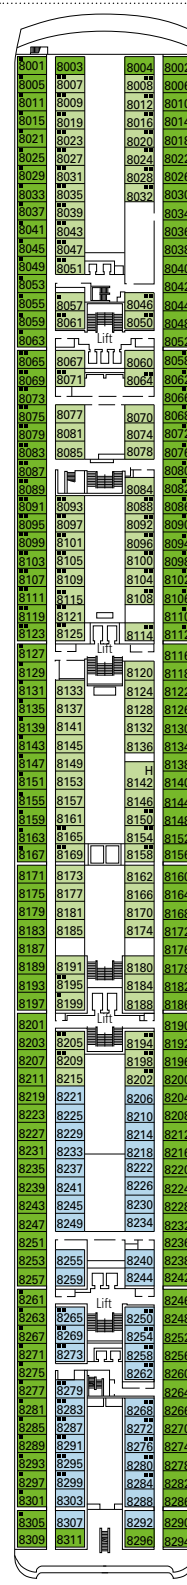

DECK 8
LA TRAVIATA