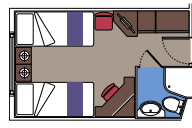

MINI CLUB

LE PISCINE

CABIN TYPES

SUITE

28 Suites

Suites (≈ 23 m²) with balcony (≈ 5 m²).
Double bed can be converted into two single beds.

This kind of accommodation is only available with Aurea Experience.

204 Balcony

Cabins (≈ 13 m²) with balcony (≈ 3 m²).
Double bed can be converted into two single beds.

Including 74 Family Cabins consisting in two connecting cabins that can accommodate up to 5 people.
Only available with Fantastica Experience.

This kind of accommodation is available with Bella, Fantastica and Aurea Experiences.

339 Ocean View

337 Cabins with porthole (from ≈ 12 to ≈ 22 m²).
Double bed can be converted into two single beds.
This kind of accommodation is only available with Fantastica Experience.

2 Cabins (9003 and 9006) consisting in a bedroom area and a living area with up to 4 beds (≈ 22 m²).
This kind of accommodation is only available with Aurea Experience.

64 Outside with Partial view

Cabins with porthole (from 11,5 to 13,5 m²).
Double bed can be converted into two single beds.