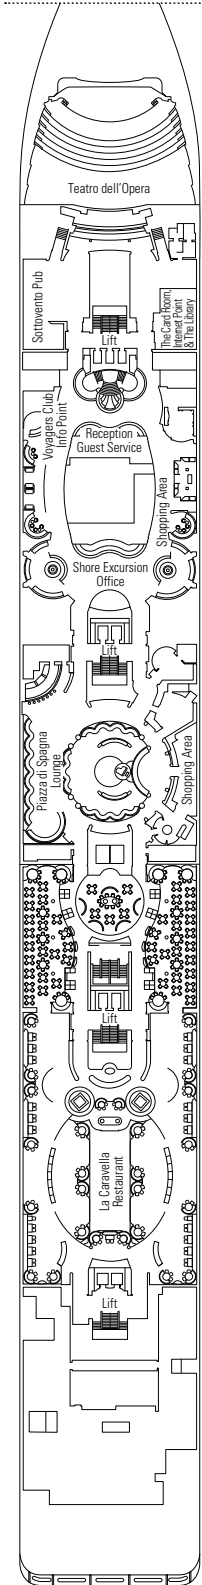

DECK PLAN & ACCOMMODATIONS

1.075 CABINS
2.679 GUESTS

DECK 5
AIDA