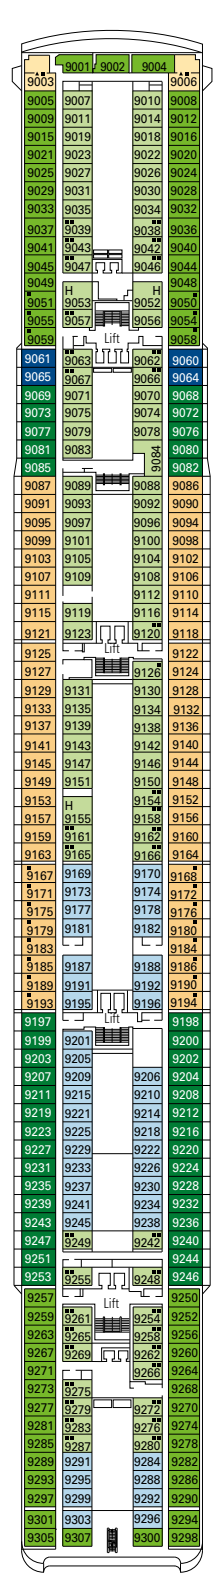

DECK 9
NORMA