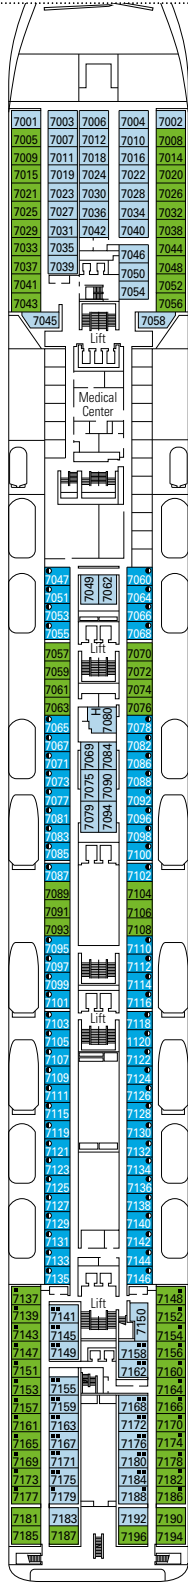

DECK 7
RIGOLETTO