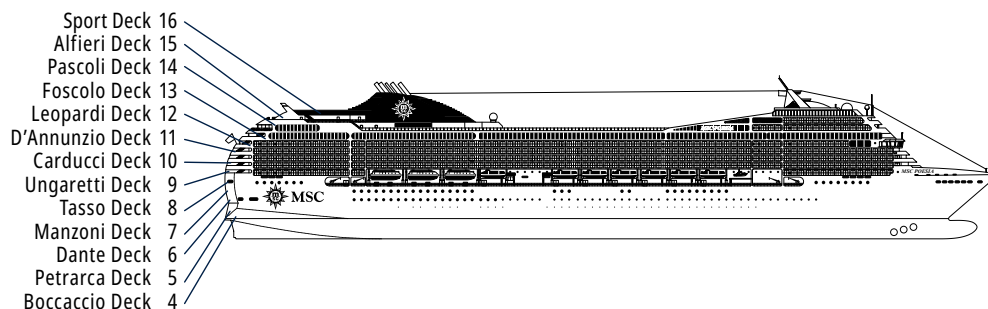

MSC POESIA

TECHNICAL SHEET

TECHNICAL CHARACTERISTICS OF THE SHIP

PIGALLE LOUNGE

TECHNICAL CHARACTERISTICS OF THE SHIP

GROSS TONNAGE	92.627
LENGTH / BEAM / HEIGHT	293,80 m / 32,20 m / 59,64 m
DECKS	16, included 13 for guests
LIFTS	13
VOLTAGE (IN CABIN)	110/220 volts
MAXIMUM SPEED	23 knots
STABILIZERS	Stabilized with 2 fins
NUMBER OF PASSENGERS	3.223
NUMBER OF CABINS	1.275, included 17 for guests with disabilities or reduced mobility
CREW MEMBERS	Approx. 1.039
POOLS	3, included 1 for children
WHIRLPOOLS	7 whirlpool baths