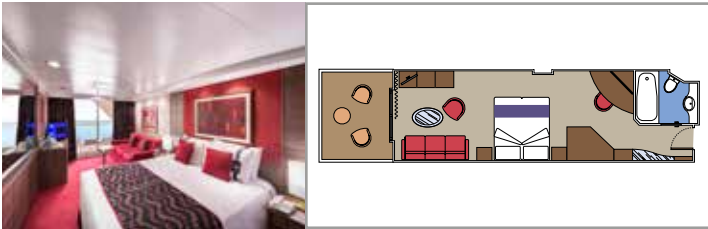

BALCONY

OCEAN VIEW

INTERIOR

LEGEND

Cabin size (m²)

Balcony size (m²)

Deck location

Accommodating up to

SUITE AUREA

INCLUDED FACILITIES

- Sitting area with sofa
- Spacious wardrobe
- Comfortable double or single beds (on request)
- Bathroom with bathtub, vanity area with hairdryer
- Interactive TV, telephone, safe, minibar and air conditioning
- Wifi connection available (for a fee)

PREMIUM SUITE AUREA

SL1

 ≈26  ≈4  15  3

The images are representative only. Size, layout and furniture may vary (within the same cabin category).

 Cabin size (m²)

 Balcony size (m²)

 Deck location

 Accommodating up to