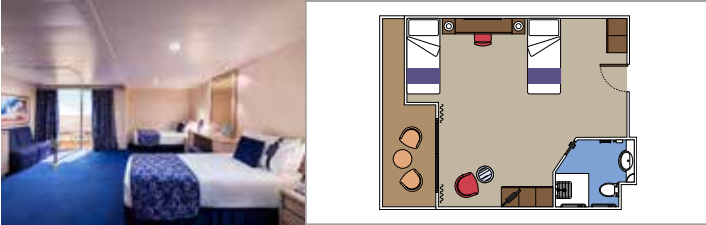

FACILITIES FOR GUESTS WITH DISABILITIES OR REDUCED MOBILITY

BALCONY CABIN FOR GUESTS WITH DISABILITIES OR REDUCED MOBILITY

BALCONY

Available in:

- › **Premium Balcony (BL2)**
  cabin size ≈28m²; Balcony size ≈7m²; medium deck location (deck 15)
- › **Deluxe Balcony (BR1)**
  cabin size ≈28m²; Balcony size ≈5m²; medium deck location (deck 9)