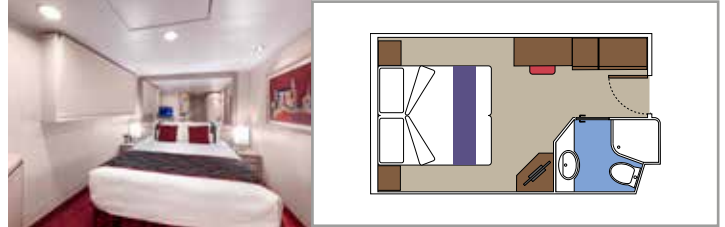

DELUXE INTERIOR

IR1

≈14
5-11
4

› Low deck location

The images are representative only. Size, layout and furniture may vary (within the same cabin category).

Cabin size (m²)

Balcony size (m²)

Deck location

Accommodating up to