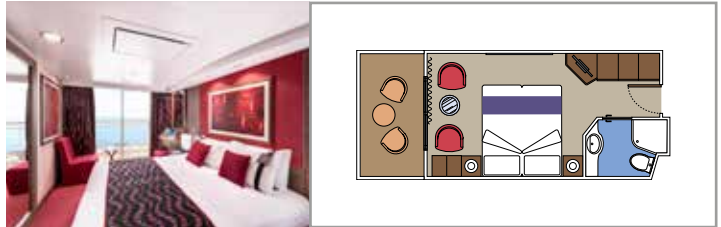

SUITE AUREA

INCLUDED FACILITIES

- Sitting area with sofa
- Spacious wardrobe
- Comfortable double or single beds (on request)
- Bathroom with bathtub, vanity area with hairdryer
- Interactive TV, telephone, safe, minibar and air conditioning
- Wifi connection available (for a fee)

BALCONY

INCLUDED FACILITIES

- Sitting area with sofa
- Comfortable double or single beds (on request)*
- Bathroom with shower, vanity area with hairdryer
- Interactive TV, telephone, safe, minibar and air conditioning
- Wifi connection available (for a fee)

› Medium deck location

PREMIUM BALCONY

BL1

 ≈18
  ≈5
  8-9
  4

› Low deck location

DELUXE BALCONY

BR2

 ≈15
  ≈5
  10-15
  2

- Window with sea view
- Relaxing armchair
- Comfortable double or single beds (on request)*
- Bathroom with shower, vanity area with hairdryer
- Interactive TV, telephone, safe, minibar and air conditioning
- Wifi connection available (for a fee)