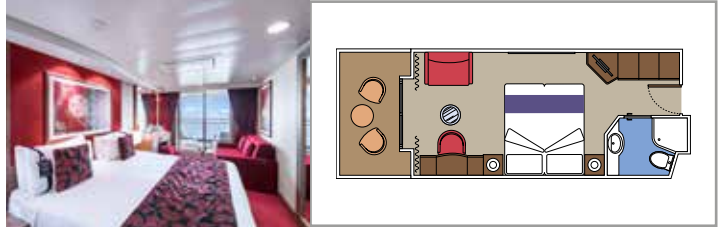

SUITE AUREA

INCLUDED FACILITIES

- Sitting area with sofa
- Spacious wardrobe
- Comfortable double or single beds (on request)
- Bathroom with bathtub, vanity area with hairdryer
- Interactive TV, telephone, safe, minibar and air conditioning
- Wifi connection available (for a fee)

BALCONY

INCLUDED FACILITIES

- Sitting area with sofa
- Comfortable double or single beds (on request)*
- Bathroom with shower, vanity area with hairdryer
- Interactive TV, telephone, safe, minibar and air conditioning
- Wifi connection available (for a fee)

*Cabin for guests with disabilities or reduced mobility has only single beds (except cabin 15025)

DELUXE BALCONY AUREA

BA

 ≈18
  ≈5
  9-11
  4

› Best ship position

PREMIUM BALCONY

BL2

 ≈18
  ≈5
  10-15
  4

- Window with sea view
- Relaxing armchair
- Comfortable double or single beds (on request)*
- Bathroom with shower, vanity area with hairdryer
- Interactive TV, telephone, safe, minibar and air conditioning
- Wifi connection available (for a fee)