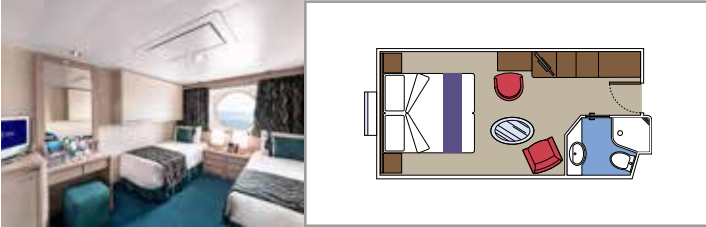

OCEAN VIEW

INCLUDED FACILITIES

- Window with sea view
- Relaxing armchair
- Comfortable double or single beds (on request)*
- Bathroom with shower, vanity area with hairdryer
- Interactive TV, telephone, safe, minibar and air conditioning
- Wifi connection available (for a fee)

*Cabin for guests with disabilities or reduced mobility has only single beds.

DELUXE OCEAN VIEW

OR2

≈16
8
4

› Medium deck location