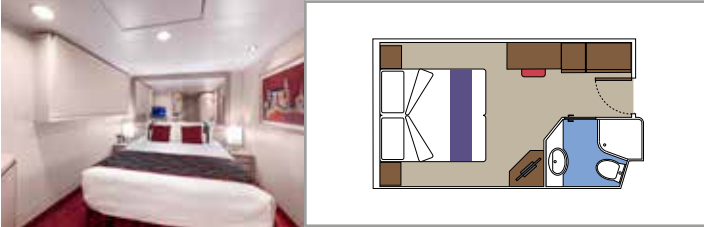

INTERIOR

INCLUDED FACILITIES

Comfortable double or single beds (on request)*

Bathroom with shower, vanity area and hairdryer

Interactive TV, telephone, safe, minibar and air conditioning

Wifi connection available (for a fee)

*Cabin for guests with disabilities or reduced mobility has only single beds.

DELUXE INTERIOR

IR2

≈14
12-15
4

› Medium deck location