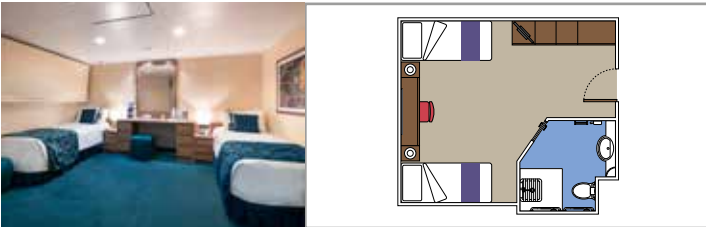

INTERIOR

Available in:

- › **Deluxe Interior (IR2)**
  cabin size ≈21m²; medium deck location (deck 12-14)
- › **Deluxe Interior (IR1)**
  cabin size ≈21m²; low deck location (deck 8-11)

Cabin for guests with disabilities or reduced mobility has only single beds.
The image is representative only; the size, layout and furniture may vary (within the same cabin category).

FACILITIES FOR GUESTS WITH DISABILITIES OR REDUCED MOBILITY

Cabin door width	82 cm
Bathroom door width	91,50 cm
Size of cabin (floor space)	From ≈ 14 m² to ≈ 23 m²
Size of bathroom	4 m²
Is there a fold-down seat in the shower?	Yes
Height of seat from the floor	45 cm
Does the WC seat have grab rails?	Yes
Are wheelchairs available on board?	In limited numbers*
Are all decks/public areas accessible?	Yes
Are all lifeboats wheelchair-accessible?	No**
Do the lifts have deck indicators?	Visual, Audio & Braille
Can severely visually impaired/blind guests be catered for on the cruise?	Only with full-time carer

* Only for embarkation, disembarkation and emergencies.

** In the event of an emergency, dedicated personnel will help guests with disabilities or reduced mobility to board lifeboats.