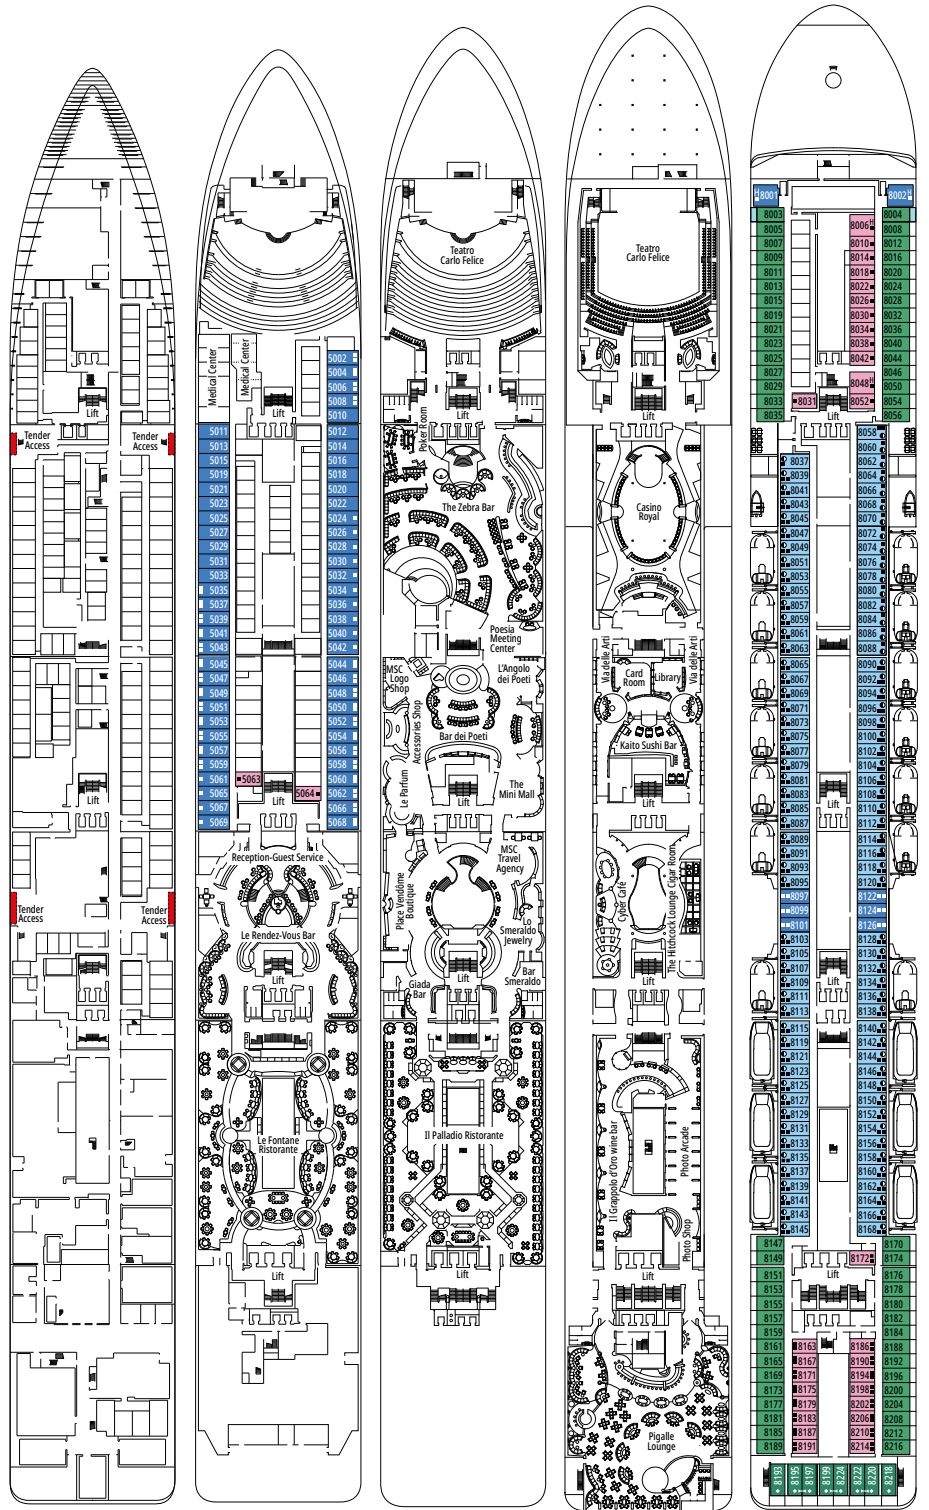

MSC POESIA

TECHNICAL SHEET

TECHNICAL CHARACTERISTICS OF THE SHIP

PIGALLE LOUNGE

TECHNICAL CHARACTERISTICS OF THE SHIP

GROSS TONNAGE	92.627
LENGTH / BEAM / HEIGHT	293,80 m / 32,20 m / 59,64 m
DECKS	16, included 13 for guests
LIFTS	13
VOLTAGE (IN CABIN)	110/220 volts
MAXIMUM SPEED	23 knots
STABILIZERS	Stabilized with 2 fins
NUMBER OF PASSENGERS	3.223
NUMBER OF CABINS	1.275, included 17 for guests with disabilities or reduced mobility
CREW MEMBERS	Approx. 1.039
POOLS	3, included 1 for children
WHIRLPOOLS	7 whirlpool baths

1.275 CABINS
3.223 GUESTS

BAR DEI POETI

CABIN CATEGORIES		
Premium Suite Aurea	SL1	15
Deluxe Balcony Aurea	BA	9-11
Premium Balcony	BL2	10-15
Premium Balcony	BL1	8-9
Deluxe Balcony	BR2	10-15
Deluxe Balcony	BR1	8-9
Deluxe Balcony with partial view	BP	12
Deluxe Ocean View	OR2	8
Deluxe Ocean View	OR1	5
Deluxe Ocean View with obstructed view	OO	8
Deluxe Interior	IR2	12-15
Deluxe Interior	IR1	5-11

DECK 4
BOCCACCIO

DECK 5
PETRARCA

DECK 6
DANTE

DECK 7
MANZONI

DECK 8
TASSO

Ship configuration, data and descriptions may be subject to change depending on the season and on the destination and must be verified at the time of booking.