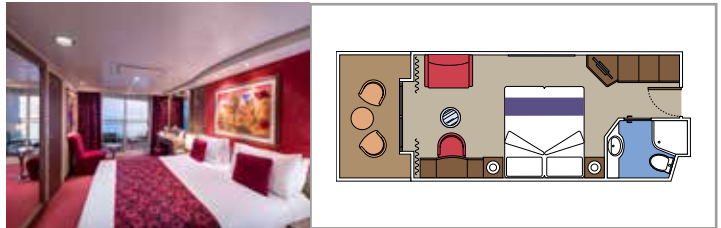

SUITE AUREA

INCLUDED FACILITIES

- Sitting area with sofa
- Spacious wardrobe
- Comfortable double or single beds (on request)
- Bathroom with bathtub, vanity area with hairdryer
- Interactive TV, telephone, safe, minibar and air conditioning
- Wifi connection available (for a fee)

BALCONY

INCLUDED FACILITIES

- Sitting area with sofa
- Comfortable double or single beds (on request)*
- Bathroom with shower, vanity area with hairdryer
- Interactive TV, telephone, safe, minibar and air conditioning
- Wifi connection available (for a fee)

› Medium deck location

DELUXE BALCONY

BR1

 ≈15
  ≈5
  8-9
  2

› Low deck location

DELUXE BALCONY WITH PARTIAL VIEW

BP

 ≈18
  ≈5
  12
  4

- Window with sea view
- Relaxing armchair
- Comfortable double or single beds (on request)*
- Bathroom with shower, vanity area with hairdryer
- Interactive TV, telephone, safe, minibar and air conditioning
- Wifi connection available (for a fee)