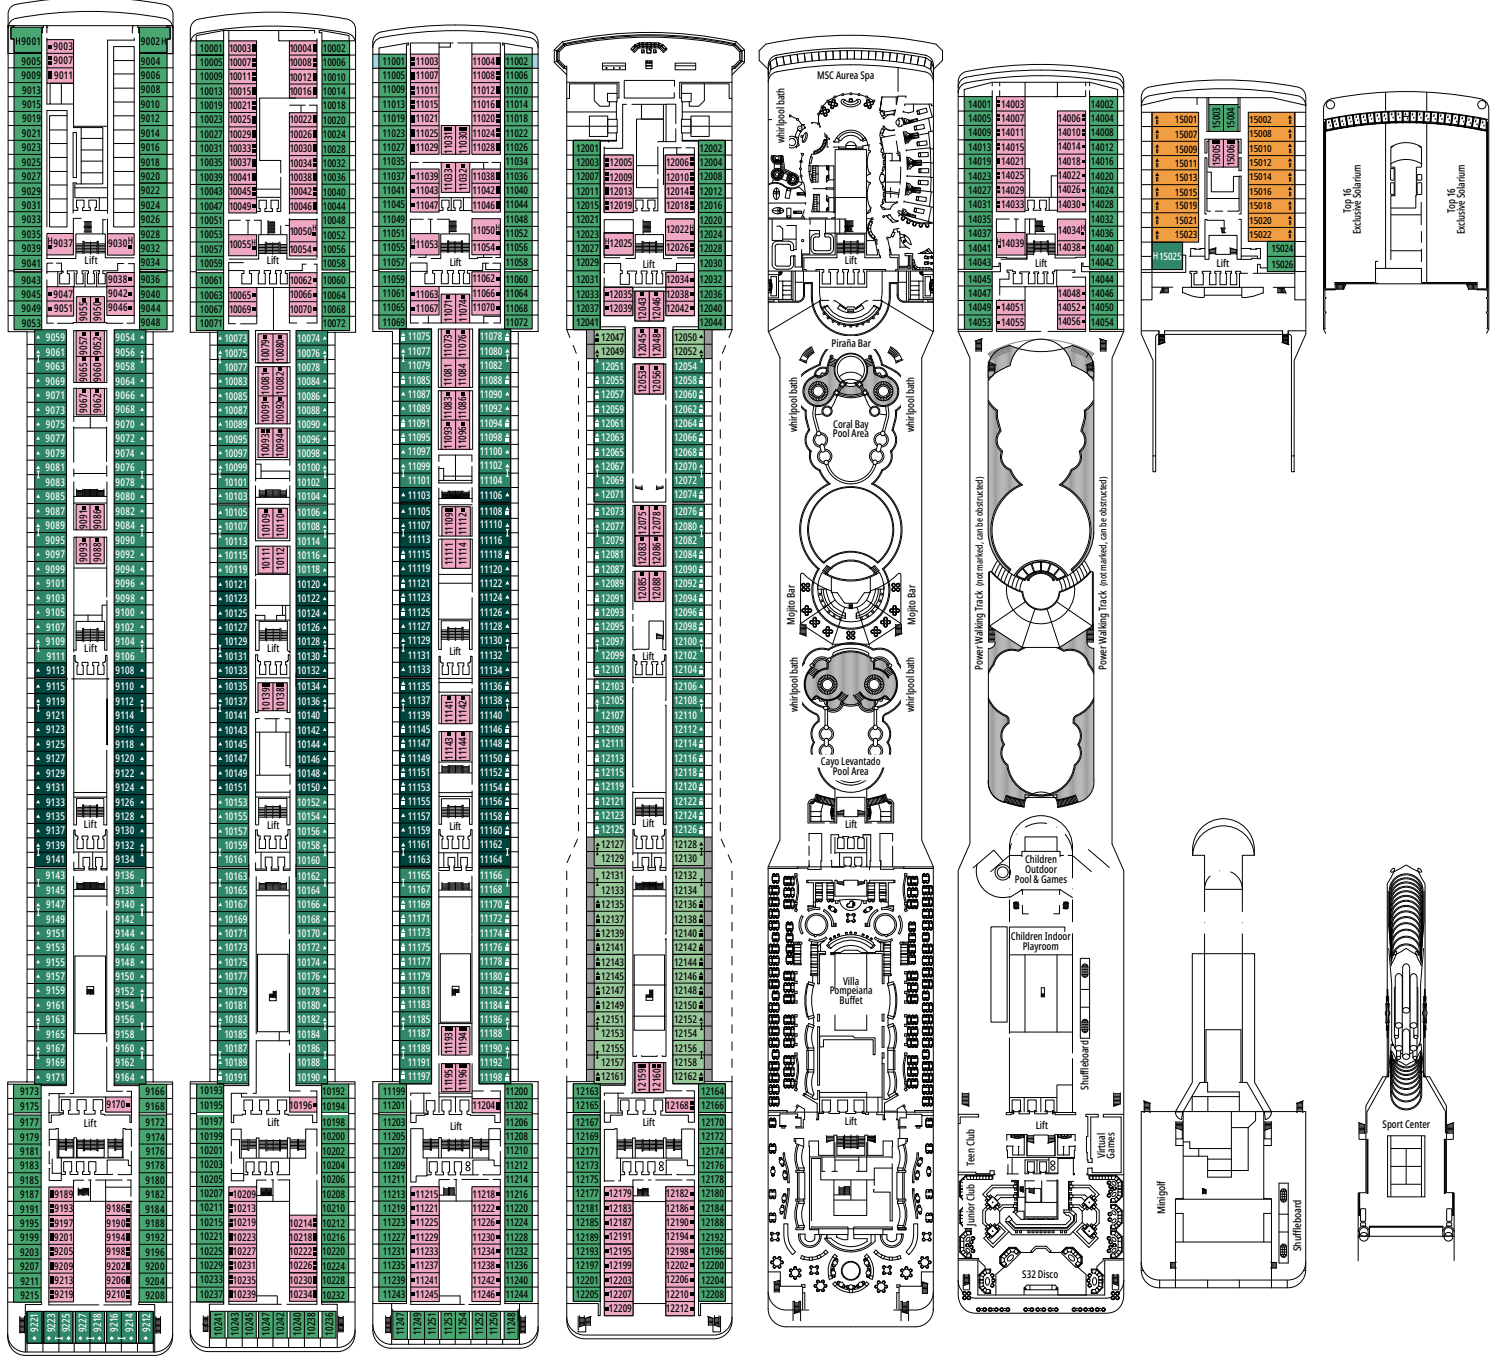

DECK 9
UNGARETTI

DECK 10
CARDUCCI

DECK 15
ALFIERI

DECK 16
SPORT