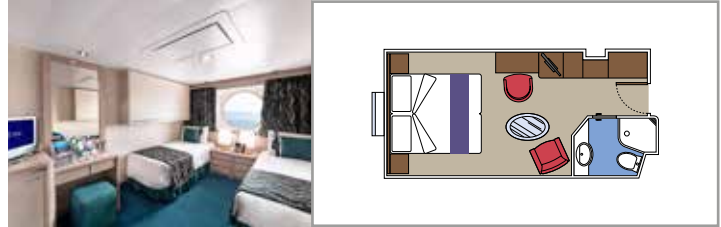

DELUXE OCEAN VIEW

OR1

≈16
5
4

› Low deck location