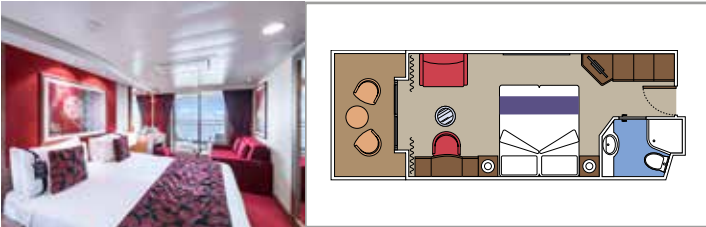

PREMIUM BALCONY

BL1

≈18
≈5
8-9
4

› Low deck location