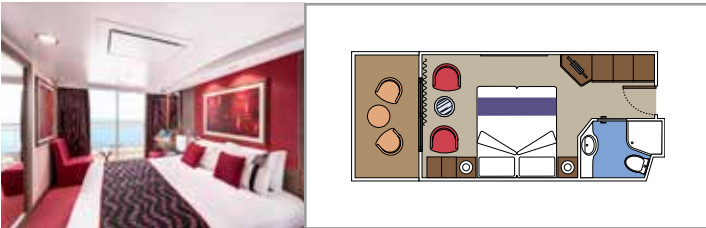

DELUXE BALCONY

BR1

≈15
≈5
8-9
2

› Low deck location