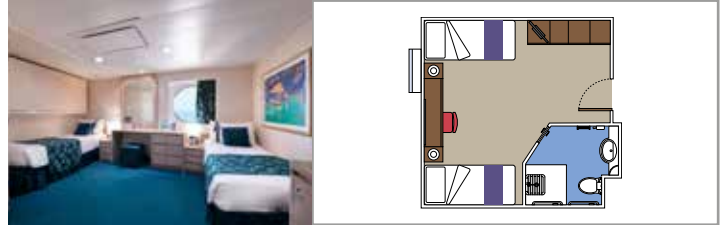

OCEAN VIEW

Available in:

- › **Deluxe Ocean View (OR2)**
  cabin size ≈19m²; low deck location (deck 8)