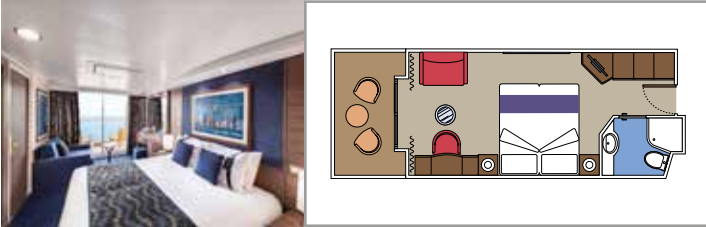

SUITE AUREA

INCLUDED FACILITIES

- Sitting area with sofa
- Spacious wardrobe
- Comfortable double or single beds (on request)
- Bathroom with bathtub, vanity area with hairdryer
- Interactive TV, telephone, safe, minibar and air conditioning
- Wifi connection available (for a fee)

PREMIUM SUITE AUREA

SL1

 ≈26  ≈4  15  3

The images are representative only. Size, layout and furniture may vary (within the same cabin category).

 Cabin size (m²)

 Balcony size (m²)

 Deck location

 Accommodating up to

BALCONY

INCLUDED FACILITIES

- Sitting area with sofa
- Comfortable double or single beds (on request)*
- Bathroom with shower, vanity area with hairdryer
- Interactive TV, telephone, safe, minibar and air conditioning
- Wifi connection available (for a fee)

*Cabin for guests with disabilities or reduced mobility has only single beds (except cabin 15025)

DELUXE BALCONY AUREA

BA

 ≈18
  ≈5
  9-11
  4

› Best ship position

PREMIUM BALCONY

BL2

 ≈18
  ≈5
  10-15
  4